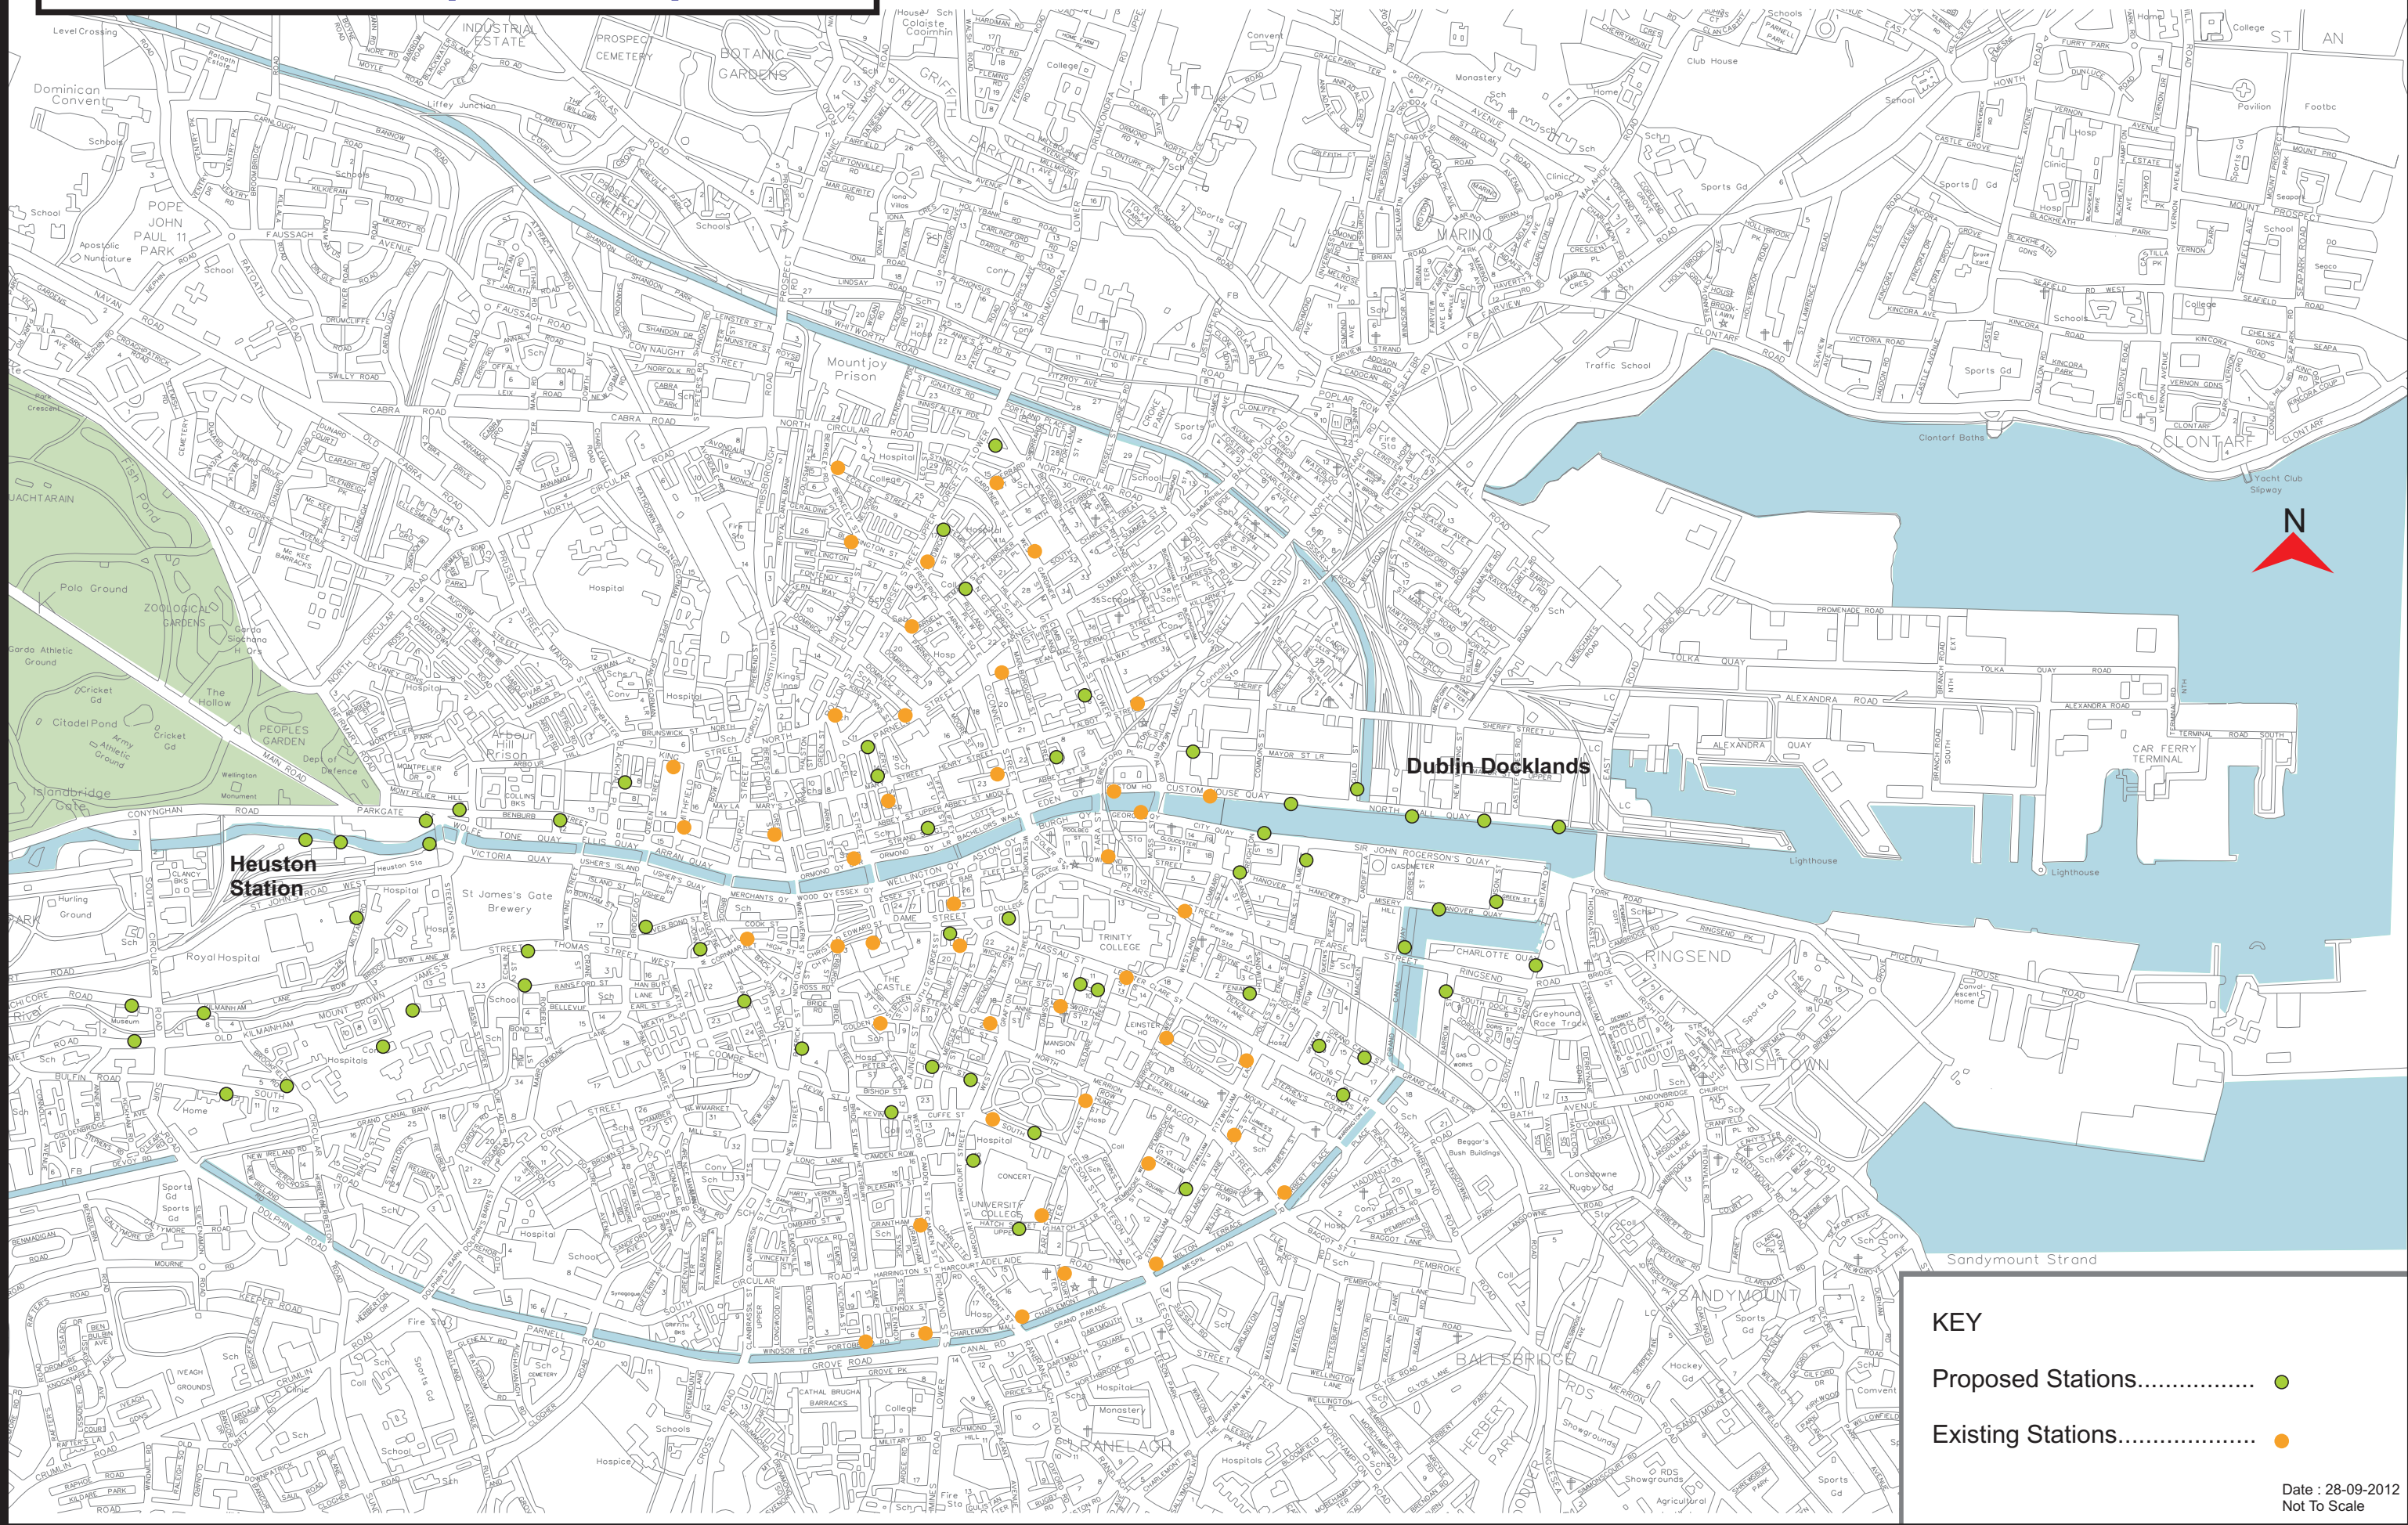

dublinbikes Proposed Expansion

KEY

Proposed Stations..... ●

Existing Stations..... ●

Date : 28-09-2012
Not To Scale